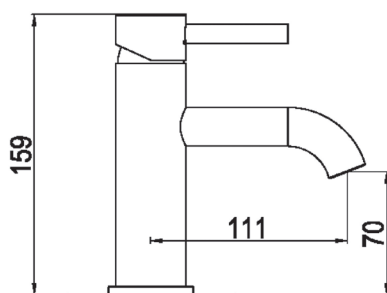

freestanding basin mixer square short
Product code SOKOSA812A

Size:	149mm x 140mm
Pipe diameter:	40mm
Water Capacity:	16,8L/min
Material:	Solid brass
Matching bathtubs:	All DADOquartz® basins
Finish:	Chrome plated Ceramic cartridges
Base diameter:	50mm
Warranty:	15 Years

freestanding basin mixer round short
Product code SOKOSA807A

Size:	159mm x 140mm
Pipe diameter:	40mm
Water Capacity:	5,6L/min
Material:	Solid brass
Matching bathtubs:	All DADOquartz® basins
Finish:	Chrome plated Ceramic cartridges
Base diameter:	45mm
Warranty:	15 Years